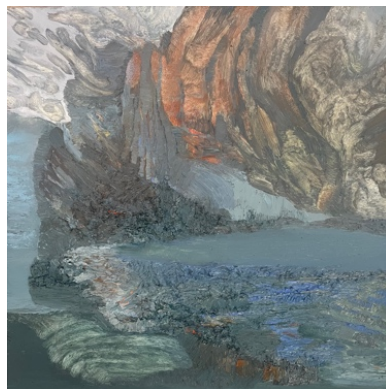

Under Water
12x12 in. oil on canvas 2013
-NFS

Sediment
10x10 in. oil on board 2018 -
\$950

Anomaly
10x10 in. oil on board 2022 -
\$950

Shift
12x12 in. oil on board 2023 -
\$1,100

Formation
12x12 in. oil on board 2023 -
\$1,100