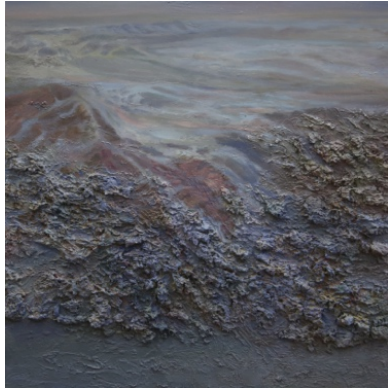

Under Water
12x12 in. oil on canvas 2013
-NFS

Sediment
10x10 in. oil on board 2018 -
\$950

Anomaly
10x10 in. oil on board 2022 -
\$950

Shift
12x12 in. oil on board 2023 -
\$1,100

Formation
12x12 in. oil on board 2023 -
\$1,100

Memory
18x18 in. oil on canvas 2011 -
\$1,800

Trail
18 x 20 in. oil on linen 2013 -
\$1,800

Ridge reformed again
18x20 in. oil on linen 2021 -
\$1,800

Stark (repainted)
18 x 20 in. oil on canvas 2018
-\$1,800

At Time
14x18 in. oil on canvas 2016 -
\$1,200

Yield
14x18 in. oil on canvas 2016 -
\$1,200

A different look on Current
flow
18x18 in. oil on canvas 2022 -
\$1,800

Point of departure reimagine
16x16 in. oil on board 2021 -
\$1,300