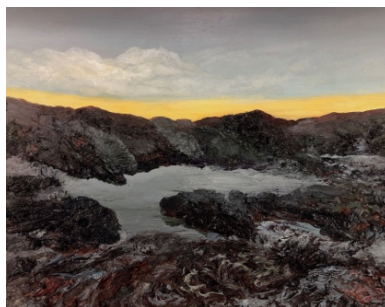

The valley below
9x12 in. oil on board 2021-
\$1000

Eventide
10x10 in. oil on board 2019 -
\$950

Overcast
10x10 in. oil on board 2018 -
\$950

Flux
11x14 in. oil on board 2021 -
\$1,100

Perplex
12x14 in. oil on linen 2021 -
\$1,100

Divest II
8x10 in. oil on board 2022
\$950

Compose
12x12 in. oil on board 2021 -
\$1,100

Cloud
8x10 in. oil on board 2022 -
\$950

At The End
8x10 in. oil on canvas 2022 -
\$950

Grasp
8x10 in. oil on board 2018 -
\$850

Field of vision
8x10 in. oil on board 2018 -
\$850

Mount(a)inside
8x10 in. oil on board 2017 -
\$850

Divest
8x10 in. oil on board 2018 -
\$950

Dawn or Dusk
10x10 in. oil on board 2022 -
\$950

Fall Apart
8x10 in. oil on board 2022 -
\$950